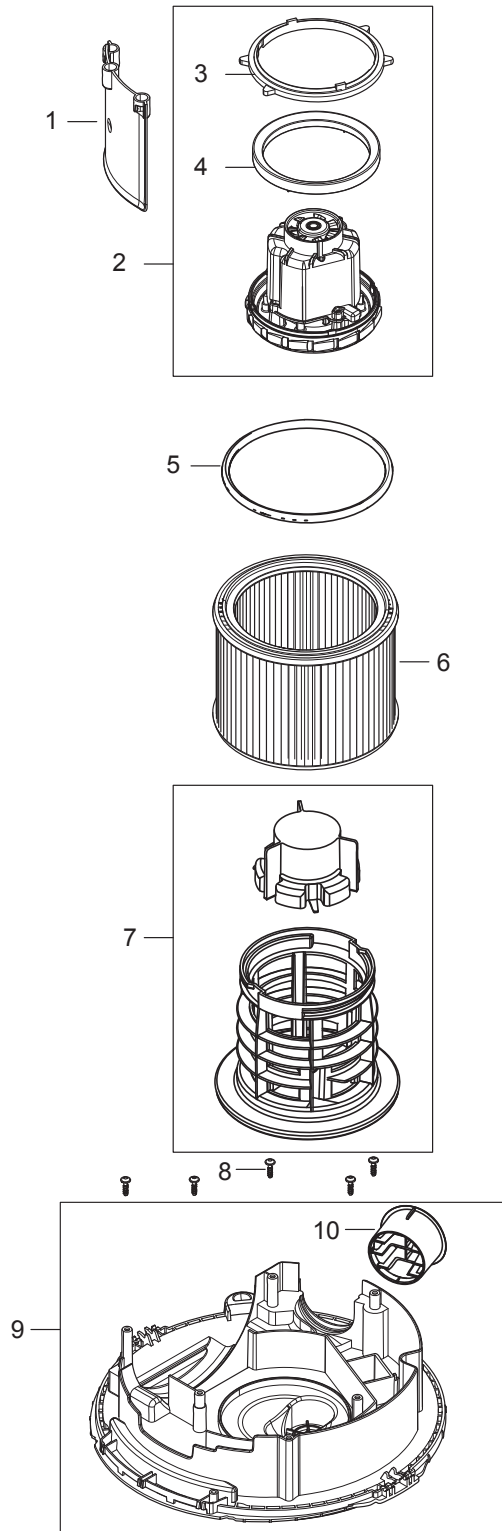

Pos.	Produktnummer	Antall	Beskrivelse	Notes
1	107409159	1	DEFLECTOR KIT VHW420	
2	107410825	1	Motor sett 1200W 230V/50-60HZ	[1]
2	107409160	1	Motor 230V 1000W	
2	107409162	1	MOTOR INCL FIXATION 230V 700W COUPE NEO	
2	107412971	1	MOTOR 110-120V 1-1.2 KW MEC90 2P	[2]
3	107409163	1	UPPER MOTOR SEALING	
4	107409164	1	LOWER MNOTOR SEALING	
5	107409165	1	Pakningsfilter	
6	302000490	1	Filter PET-fleece M-kl Ø185x140 Attix Ae	
7	107402646	1	Filterholder ATTIX/AERO PP	
8	302004029	6	Screw 5X18	
9	107409166	1	BASEPLATE WITH OUTLET	
10	107409167	1	OUTER SUCTION GABLE	

Part Notes:

[1] - AERO 26-2L

[2] - JP 50/60Hz