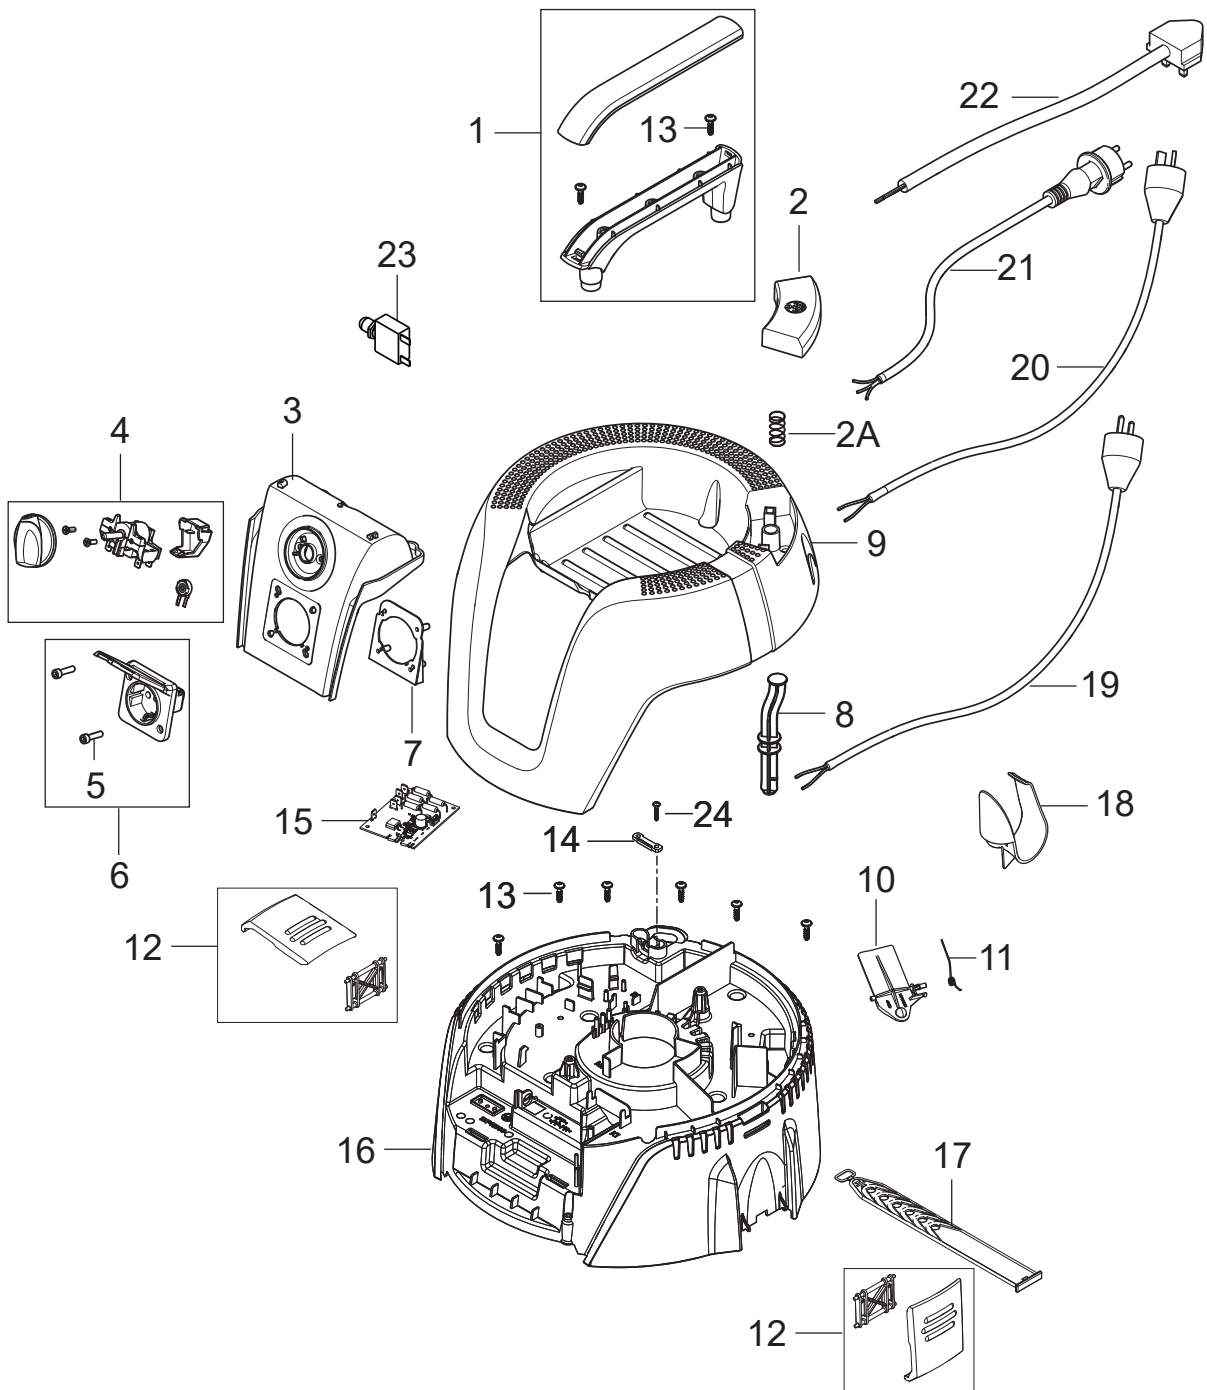

# TABLE OF CONTENTS

---

Top from serial no. .. 1035, ..1053 .....	1
Filter and motor from serial no. .. 1035, ..1053 .....	3
Container 25L from serial no. .. 1035, ..1053 .....	5
Accessories from serial no. .. 1035, ..1053 .....	7
Recommended spare parts .....	9
AERO 26-2L PC top .....	11
Filter and motor .....	13
AERO container 25L .....	15
AERO 26,31 Accessories .....	17

Pos.	Produktnummer	Antall	Beskrivelse	Notes
			From serial no. (EU) 3520220501035 and (AU/NZ) 3520220501053	
NS	107412600		BOX AERO 26 X10	
1	107409137	1	HANDGRIP CONTAINER CFM	
2	107409138	1	PARTITION WALL UL APPROVED	
2A	107411345	1	FJÆR	
3	107409146	1	INTERFACE PANEL KIT	
4	107409156	1	SWITCH	
5	302004032	2	SCREW 3.5X18	
6	107400059	1	SOCKET 10A/250V CH	
6	302004034	1	Stikkontakt 16A	
6	302004338	1	SOCKET 13A/250V GB	
6	302004336	1	SOCKET 10A/250V AU	
6	302001185	1	SNAP RING ZJ 25	
7	302002052	1	PLUG SIZE16-SEALING	
8	107409141	1	PC DRAIN HOUSING	
9	107409145	1	AERO HEAD COVER 26-2L	
10	107409129	1	PC FLAP - KIT	
11	909100083	1	Fjær 9X18X45 Inox	
12	107409130	2	CLAMP låsbeslag 1 stk	
13	302004029	9	Screw 5X18	
14	5697	1	STRAP 18 X 2 X 1150	
15	107409190	1	PCBA CHAMELEON 2L EA SPEED REG 230V	
16	107420437	1	CLAMPING PLATE ALTO BLUE	
17	107409131	1	RUBBER STRAP	
18	107409982	1	HOSE/CABLE HOOK. AERO 21	
19	107420456	1	POWER CORD H05VV-F 3X1.5 PVC ORANGE EU	
19	107420452	1	POWER CORD H05VV-F 3X1.5 PVC ORANGE AU	
20	107420451	1	POWER CORD H05VV-F 3X1.5 PVC ORANGE CH	
23	56315255	1	CIRCUIT BREAKER 5 AMP	
24	302004032	2	SCREW 3.5X18	