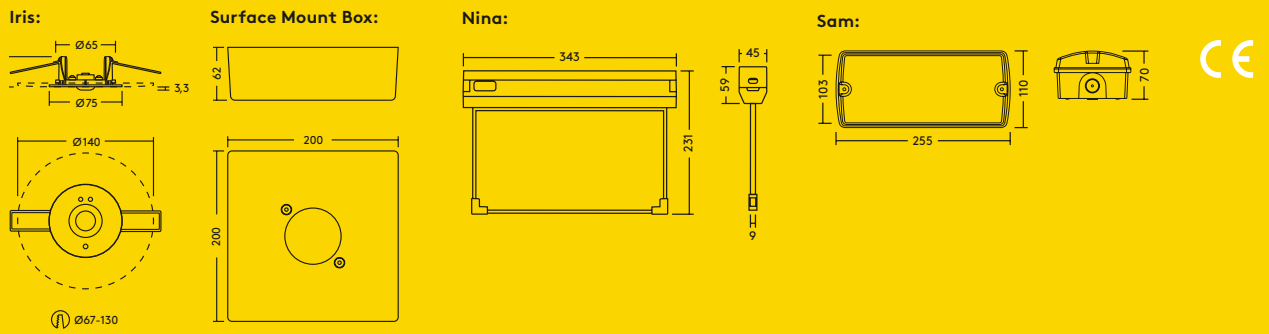

ANTIPANIC

ESCAPE

Iris - SelfTest Emergency Downlight

- Two light distributions available: ANTIPANIC and ESCAPE
- Optimized for large spacing
- Optional box for surface mounting

Nina - SelfTest Exit Sign

- 4 Pictograms included: Left, Right, Up, Down
- Operation mode: maintained or non maintained
- Mounting on Ceiling or Wall, 90°
- Viewing range 30 m

Sam - SelfTest Emergency Bulkhead

- 4 Pictograms included: Left, Right, Arrow, Blank
- Operation mode: maintained or non-maintained
- Mounting on Ceiling or Wall, 90°
- IP65 and IK08
- Viewing range 20 m