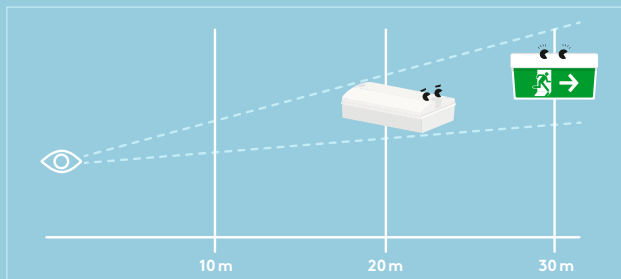

Planning recommendation

	Iris - Self Test Emergency Downlight				Sam - Self Test Emergency Bulkhead			
	ANTIPANIC – 0.5lx		ESCAPE – 1lx		0.5lx		1lx	
	Icon 1	Icon 2	Icon 3	Icon 4	Icon 5	Icon 6	Icon 7	Icon 8
2.0m	5.8	14.2	6.6	14.9	3.5	8.8	2.8	7.1
2.5m	5.6	15.8	7.4	17.3	3.8	9.6	2.9	7.6
3.0m	4.6	16.5	7.8	19.4	4.0	10.3	3.0	8.0
3.5m	4.4	15.9	7.6	20.9	4.1	10.8	3.0	8.3
4.0m	4.3	15.6	7.0	21.9	4.2	11.2	2.9	8.5
4.5m	4.0	12.8	6.6	22.1	4.3	11.6	2.7	8.6